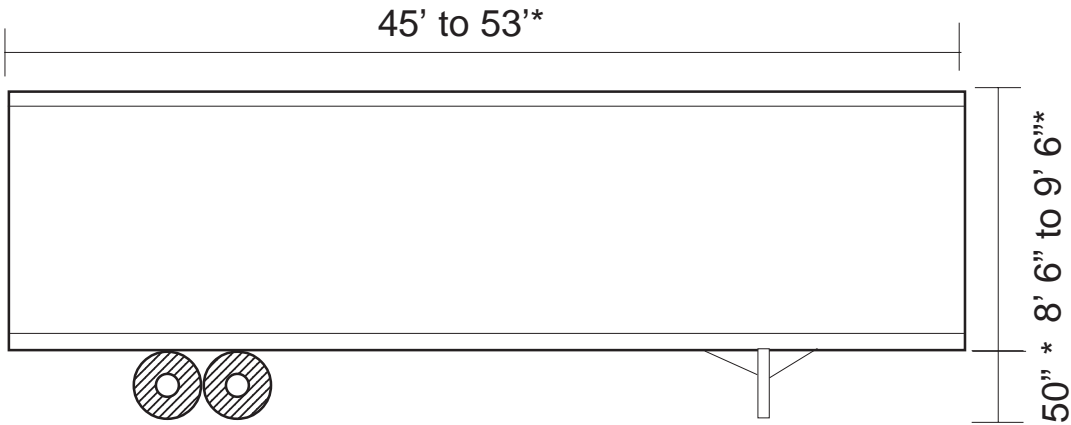

Road and Storage Trailer Specifications

SIDE VIEW

TOP VIEW

END VIEWS

Road/Storage Trailer Specifications

- Box height: 8'6" to 9' 6" (common)*
- Dock height: 50" (common)*
- Width: 96" or 102"*
- Length: 45' to 53' (common)*
- Flooring: Hardwood
- Roll up or swing doors
- Water resistant gaskets around doors
- May accommodate some forklifts**

* Trailer measurements vary widely. Those shown here are common sizes but are not meant to represent all units in our fleet. Please consult your Mobile Storage Group representative for details.

** Depends upon forklift size and weight. Please consult your Mobile Storage Group representative for details.