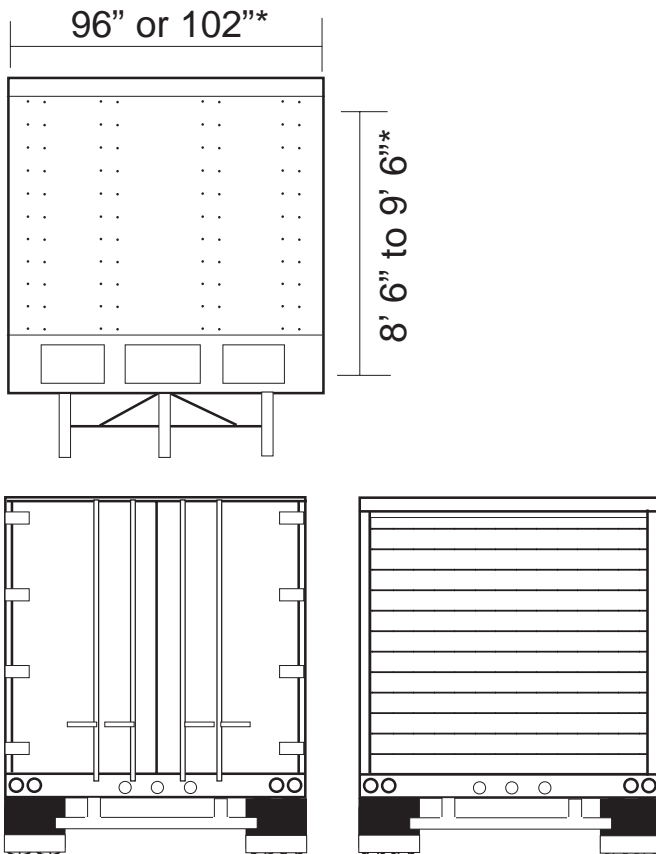

Road and Storage Trailer Specifications

SIDE VIEW

TOP VIEW

END VIEWS

Road/Storage Trailer Specifications

- Box height: 8'6" to 9' 6" (common)*
- Dock height: 50" (common)*
- Width: 96" or 102"*
- Length: 45' to 53' (common)*
- Flooring: Hardwood
- Roll up or swing doors
- Water resistant gaskets around doors
- May accommodate some forklifts**

* Trailer measurements vary widely. Those shown here are common sizes but are not meant to represent all units in our fleet. Please consult your Mobile Storage Group representative for details.

** Depends upon forklift size and weight. Please consult your Mobile Storage Group representative for details.