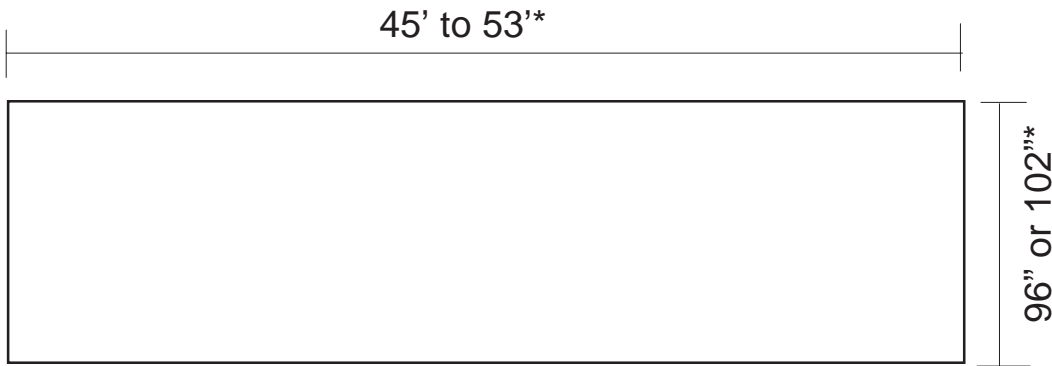

Road and Storage Trailer Specifications

SIDE VIEW

TOP VIEW

END VIEWS

Road/Storage Trailer Specifications

- Box height: 8'6" to 9' 6" (common)*
- Dock height: 50" (common)*
- Width: 96" or 102"*
- Length: 45' to 53' (common)*
- Flooring: Hardwood
- Roll up or swing doors
- Water resistant gaskets around doors
- May accommodate some forklifts**